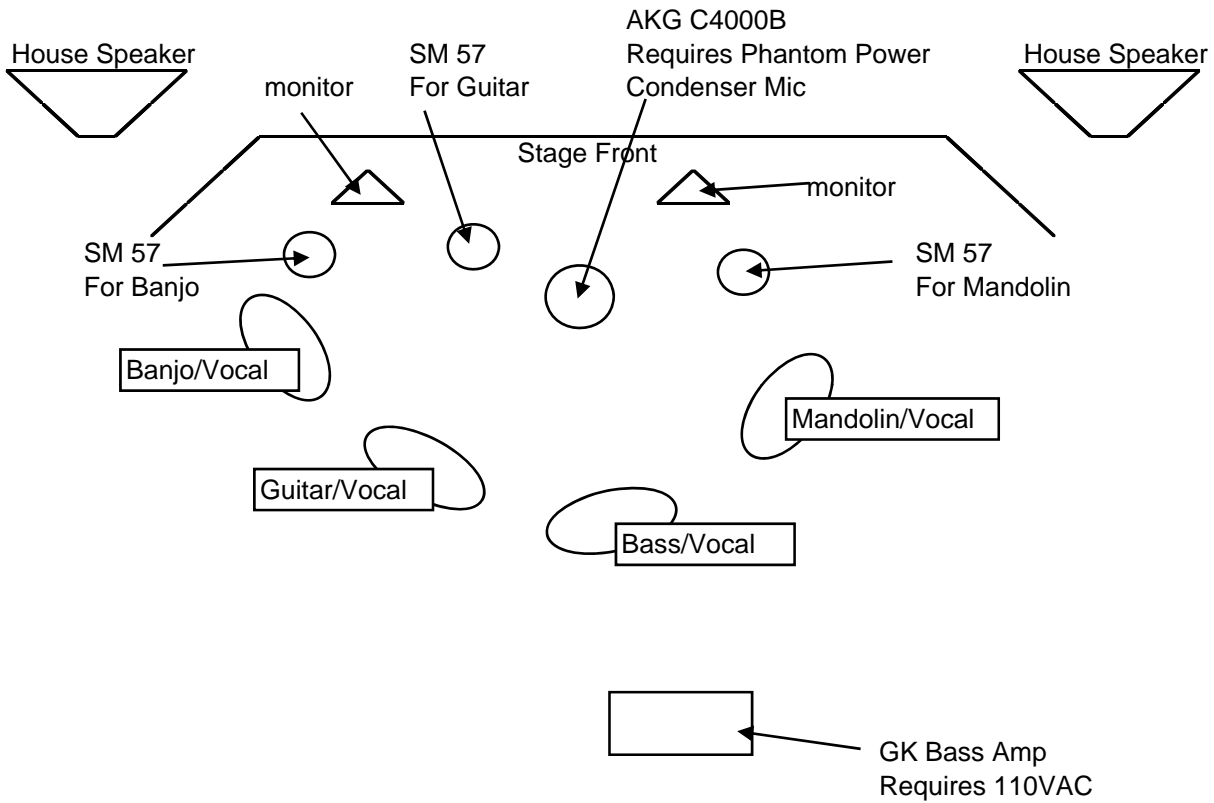

Acme Bluegrass Band Stage Plot

rev - 2009a

- 1 - AKG C400B
- 3 - SM 57
- 1 - DI input for bass or 1 SM 57 to mike bass amp
- 1 - Grounded 110VAC outlet

We require mics mentioned or similar. Large diaphragm condenser required for vocals. Directional cardioid required for instruments.

We require a 110vac plug for GK Bass amp.

The Bass Amp has a direct out, house PA can tie to it if the engineer desires or can mike it.